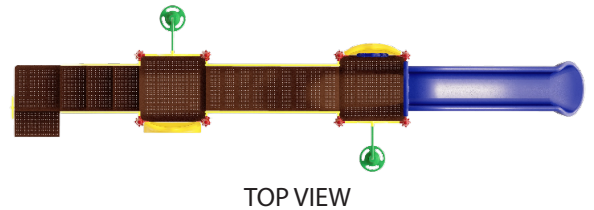

From the ADA Transfer Platform at one end, to the 4' slide at the other end, the Lafayette offers a straight shot of action. As part of the Row Series, Lafayette was created to provide awesome play value for narrow play spaces. And, awesome it is with its Ships Wheel, Beanstalk Climbers, Castle Bridge and more!

Ages: 2-5 or 5-12
Use Zone: 19' 9" x 38' 5"
Fall Height: 4'
Price: \$8,999

ACTIVITIES

- 4' ADA Steps
- (2) 4' Beanstalk Climber
- Ships Wheel Panel
- Castle Bridge
- 4' Straight Slide
- Window Panel

COLOR OPTIONS

Inground Mounting Only