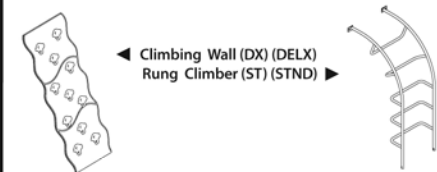

6' Climber Options

ITEM # CODE KEY :

(P)	Playful colors	(BN)	Bone Bridge
(N)	Natural colors	(V)	Vine Climber
(CRWL)	Crawl Tunnel	(DX)	Climbing Wall
(BONE)	Bone Bridge	(ST)	Rung Climber
(CR)	Crawl Tunnel	(DELX)	Climbing Wall
(STND)	Rung Climber