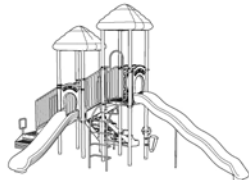

Inground Mounting Kit (optional)		
ABC-INGKIT	\$342	65lbs.
Anchor Bolt Mounting Kit (optional)		
33-12-0053	\$182	15lbs.

UP Front - No Roof

Ages 2-5

Item#	Price	Weight
with Ultra Mountain Climber		
ABC-2BONE-NR-P	\$8699	1516lbs.
ABC-2BONE-NR-N	\$8699	1516lbs.
ABC-2CRWL-NR-P	\$8699	1546lbs.
ABC-2CRWL-NR-N	\$8699	1546lbs.
ABC-CRBN-NR-P	\$8699	1551lbs.
ABC-CRBN-NR-N	\$8699	1551lbs.
with Vine Climber		
ABCV-2BONE-NR-P	\$8699	1526lbs.
ABCV-2BONE-NR-N	\$8699	1526lbs.
ABCV-2CRWL-NR-P	\$8699	1556lbs.
ABCV-2CRWL-NR-N	\$8699	1556lbs.
ABCV-CRBN-NR-P	\$8699	1561lbs.
ABCV-CRBN-NR-N	\$8699	1561lbs.

Inground Mounting Kit (optional)		
ABC-INGKIT	\$342	65lbs.
Anchor Bolt Mounting Kit (optional)		
33-12-0053	\$182	15lbs.

UP & UP - with Roof

Ages 5-12

Item#	Price	Weight
with Ultra Mountain Climber		
AT-DELX-P	\$8599	1660lbs.
AT-DELX-N	\$8599	1660lbs.
AT-STND-P	\$8299	1680lbs.
AT-STND-N	\$8299	1680lbs.
with Vine Climber		
ATV-DELX-P	\$8599	1670lbs.
ATV-DELX-N	\$8599	1670lbs.
ATV-STND-P	\$8299	1690lbs.
ATV-STND-N	\$8299	1690lbs.
Inground Mounting Kit (optional)		
AT-INGKIT	\$315	60lbs.
Anchor Bolt Mounting Kit (optional)		
33-12-0054	\$167	15lbs.