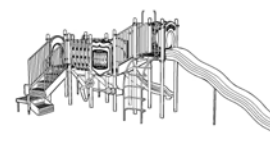

UP & Away - No Roof

Ages 5-12

Item#	Price	Weight
with Ultra Mountain Climber		
ABT-DXBN-NR-P	$9799	1781lbs.
ABT-DXBN-NR-N	$9799	1781lbs.
ABT-DXCR-NR-P	$9799	1826lbs.
ABT-DXCR-NR-N	$9799	1826lbs.
ABT-STBN-NR-P	$9499	1816lbs.
ABT-STBN-NR-N	$9499	1816lbs.
ABT-STCR-NR-P	$9499	1851lbs.
ABT-STCR-NR-N	$9499	1851lbs.
with Vine Climber		
ABTV-DXBN-NR-P	$9799	1791lbs.
ABTV-DXBN-NR-N	$9799	1791lbs.
ABTV-DXCR-NR-P	$9799	1816lbs.
ABTV-DXCR-NR-N	$9799	1816lbs.
ABTV-STBN-NR-P	$9499	1826lbs.
ABTV-STBN-NR-N	$9499	1826lbs.
ABTV-STCR-NR-P	$9499	1861lbs.
ABTV-STCR-NR-N	$9499	1861lbs.
Inground Mounting Kit (optional)		
ABT-INGKIT	$396	75lbs.
Anchor Bolt Mounting Kit (optional)		
33-12-0055	$214	20lbs.