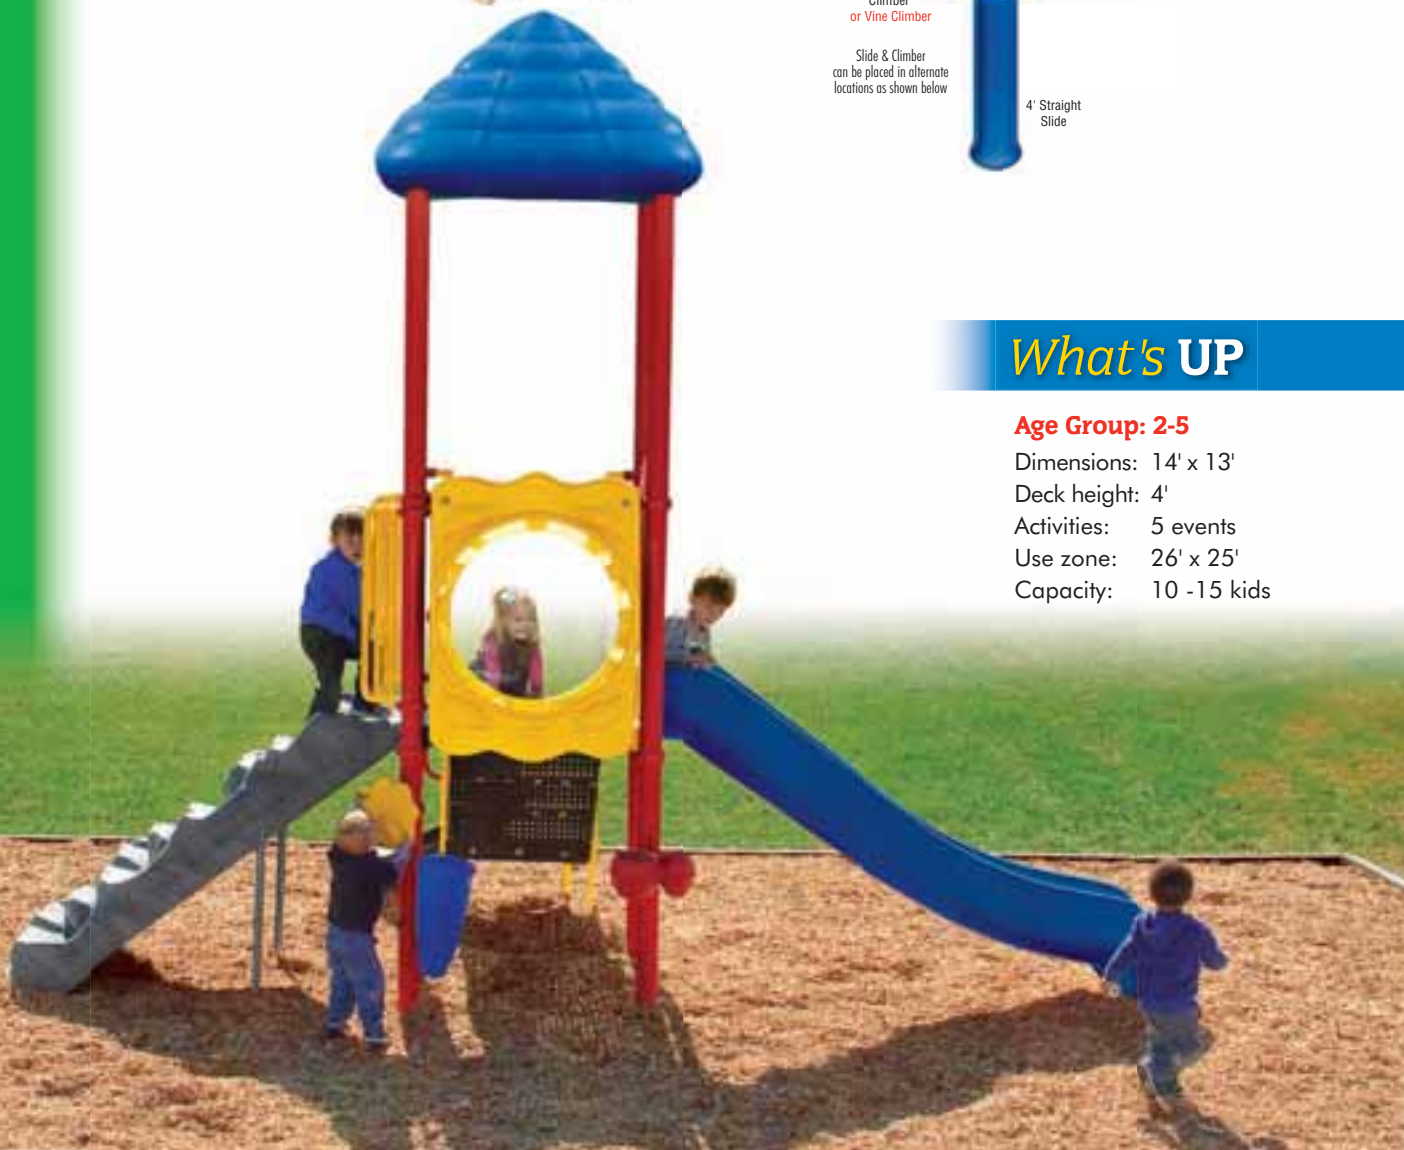

Color it UP
Choose from two color combinations

UP & Over

AGES 2-5

What's UP

Age Group: 2-5

Dimensions: 15' 6" x 18'

Deck height: 4'

Activities: 8 events

Use zone: 28' x 30'

Capacity: 15-20 kids

Why buy UP & Over?

4' Ultra Mountain Climber
↑ or ↓
4' Vine Climber

Crawl Tunnel
↑ or ↓
Bone Bridge

UP & Over Double Deck Play System

- Two towers with classic 4' play events
- Two ways up and two ways down
- Works well for small to medium-sized preschools, churches, and community centers
- Build it in one day for a quick volunteer project
- Meets ADA requirements

WARNING – Installation over a hard surface such as concrete, asphalt, or packed earth may result in serious injury from falls.

UP Start

AGES 2-5

Color it UP
Choose from two color combinations

PLAYFUL  *or* **NATURAL** 