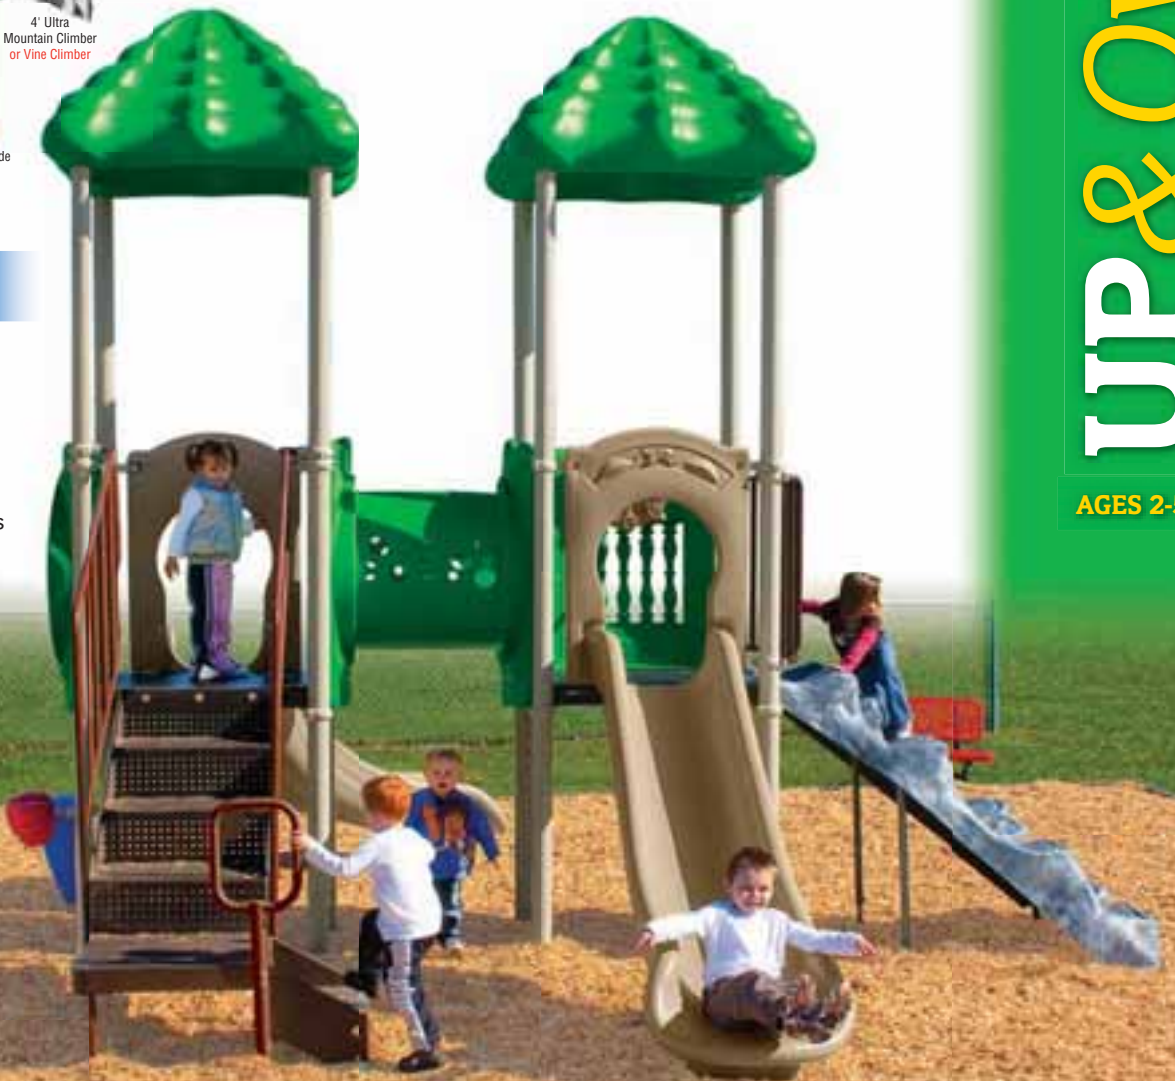

What's UP

Age Group: 2-5

Dimensions: 15' 6" x 18'

Deck height: 4'

Activities: 8 events

Use zone: 28' x 30'

Capacity: 15-20 kids

Why buy UP & Over?