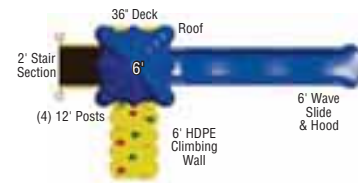

UPlay Today™ structures grow with your needs...add now or later

Standard Tower Package

- 4-13' posts
- 36" deck
- Roof
- 2' stair section
- 6' Wave slide & hood
- 6' Rung climber

Deluxe Tower Package

- 4-13' posts
- 36" deck
- Roof
- 2' stair section
- 6' Wave slide & hood
- 6' HDPE climbing wall

Add it UP

Add-on Equipment enhances the fun of your Play System...

Bench Panel

Add a Bench Panel to the structure anywhere there are two unobstructed upright posts. It provides seating and a social spot for adults and children.

Model	Description	Bench	Clamps
02-07-5014-YLW	Playful	Yellow	Red
02-07-5014-GRN	Natural	Green	Beige

Post-Mount Ship's Wheel

Add a Ship's Wheel at ground level anywhere there is one unobstructed upright post. Kids will imagine their play day into a sea voyage!

Model	Description	Wheel	Clamps
02-07-5021-YLW	Playful	Blue	Red
02-07-5021-GRN	Natural	Beige	Beige

Drums & Rain Wheel Set

Add an extra set of these popular below-deck activities anywhere there are two unobstructed upright posts. The drums actually have different sounds of bongos and a deeper drum. Spin the rain wheel and listen to the sound of a spring rain shower.

Model	Description	Drums/Wheel Colors	Clamps
02-07-5009-YLW	Playful	As shown	Red
02-07-5009-GRN	Natural	As shown	Beige

WARNING – Installation over a hard surface such as concrete, asphalt, or packed earth may result in serious injury from falls.