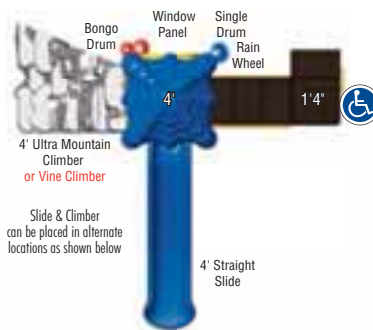

UP Start

AGES 2-5

Color it UP
Choose from two color combinations

PLAYFUL *or* **NATURAL**

What's UP

Age Group: 2-5

Dimensions: 14' x 13'

Deck height: 4'

Activities: 5 events

Use zone: 26' x 25'

Capacity: 10 -15 kids

Why buy UP Start?

UP Start

Single Deck Play System

- Classic single tower structure
- A commercial playground for tight spaces and small budgets
- Perfect for a small daycare or church, compare our quality and price
- Meets ADA requirements