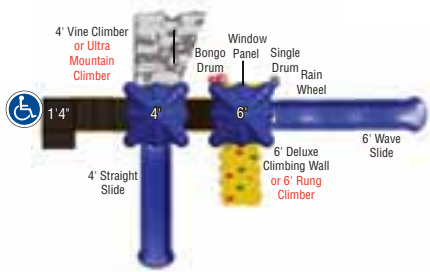

What's UP

Age Group: 5-12

Dimensions: 17' x 25'
Use zone: 29' x 37'
Deck height: 4' & 6'
Activities: 7 events
Capacity: 15-20 kids

Space Saver

Dimensions: 19' x 19'
Use zone: 31' x 31'

Color it UP

Choose from two color combinations

Optional
Space Saver
Top View

Each UPlay Today™ Roof features a leafy canopy underside design that continues the nature theme while providing a unique backlit effect when in direct sunlight!