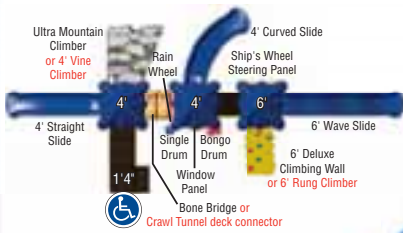

UP & Away

AGES 5-12

Color it UP

Choose from two color combinations